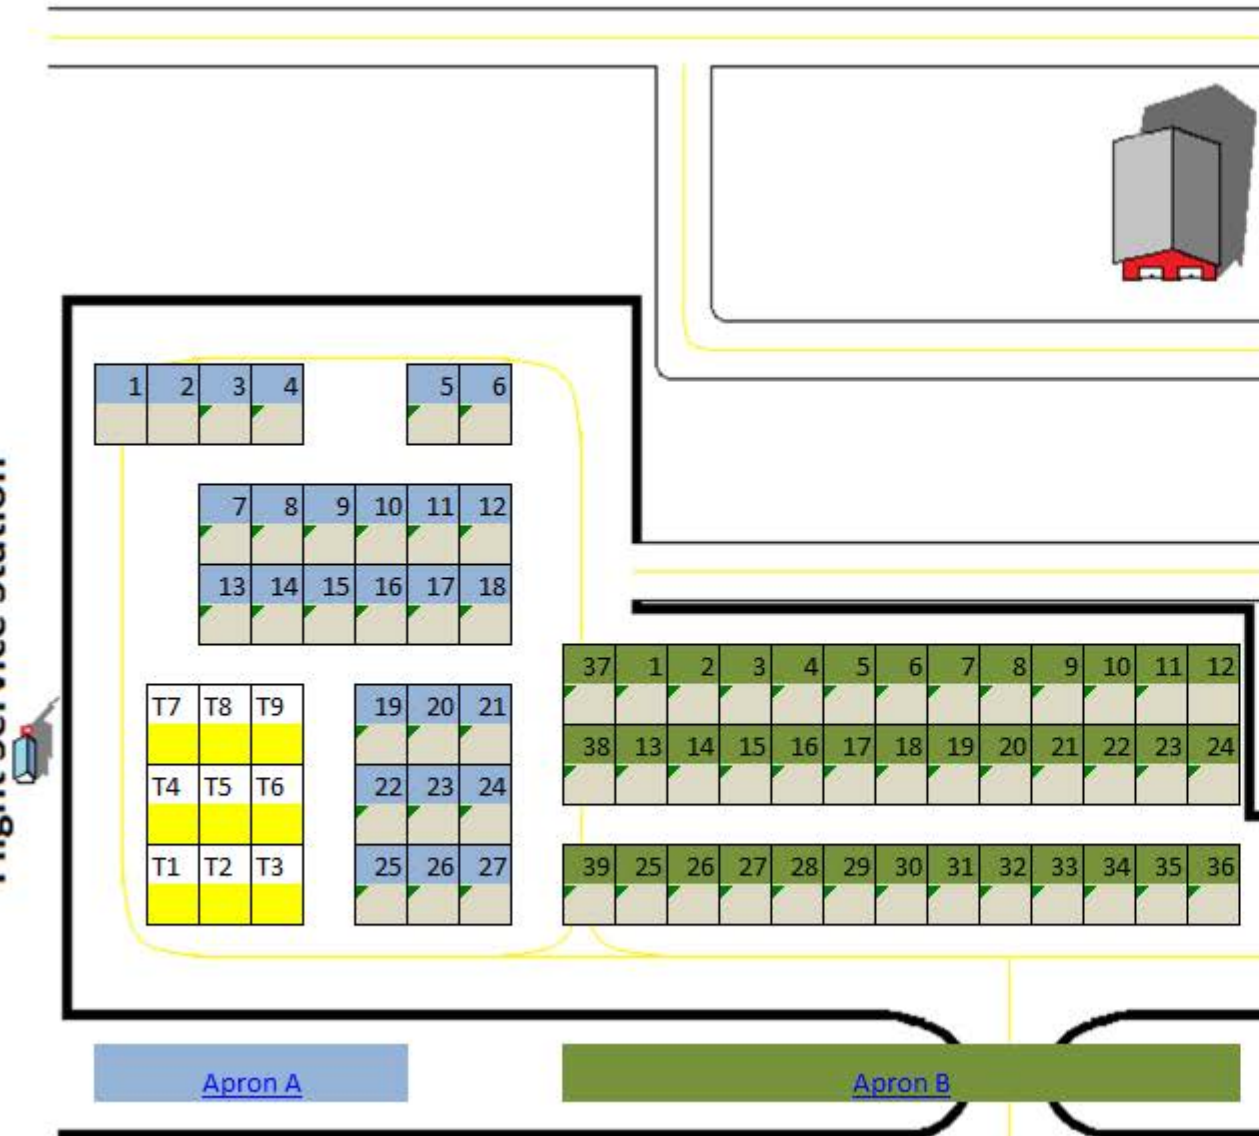

Flight Service Station

E. Evergreen Avenue

South Airport Road

Legend:

- Vacant
- Unavailable
- Taken

Apron A

Apron B

Apron C