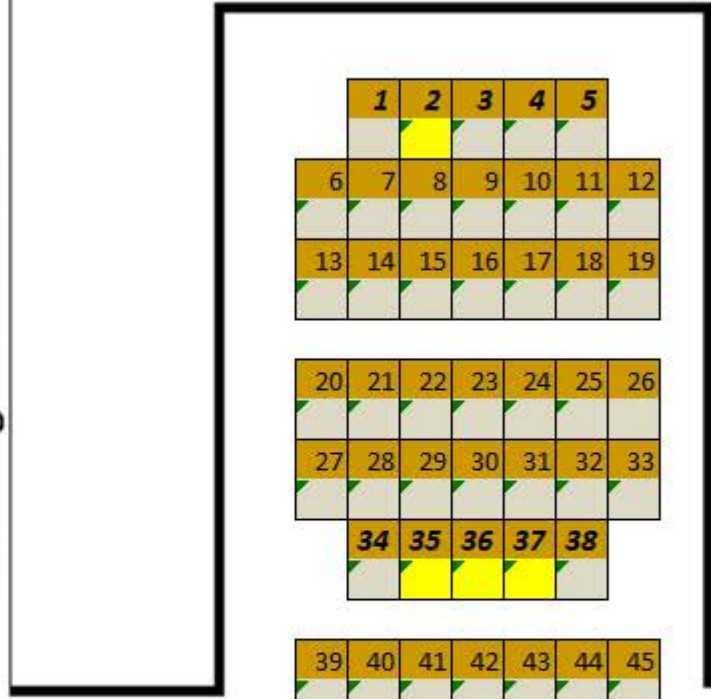

Flight Service Station

E. Evergreen Avenue

South Airport Road

Legend:

- Vacant
- Unavailable
- Taken

Apron A

Apron B

Apron C